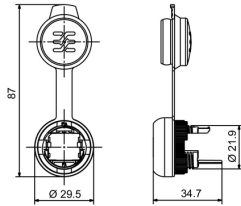

IE-FCM-RJ45-FJ-A

Weidmüller Interface GmbH & Co. KG
Klingenbergstraße 26
D-32758 Detmold
Germany

Drawings

www.weidmueller.com

Dimensioned drawing